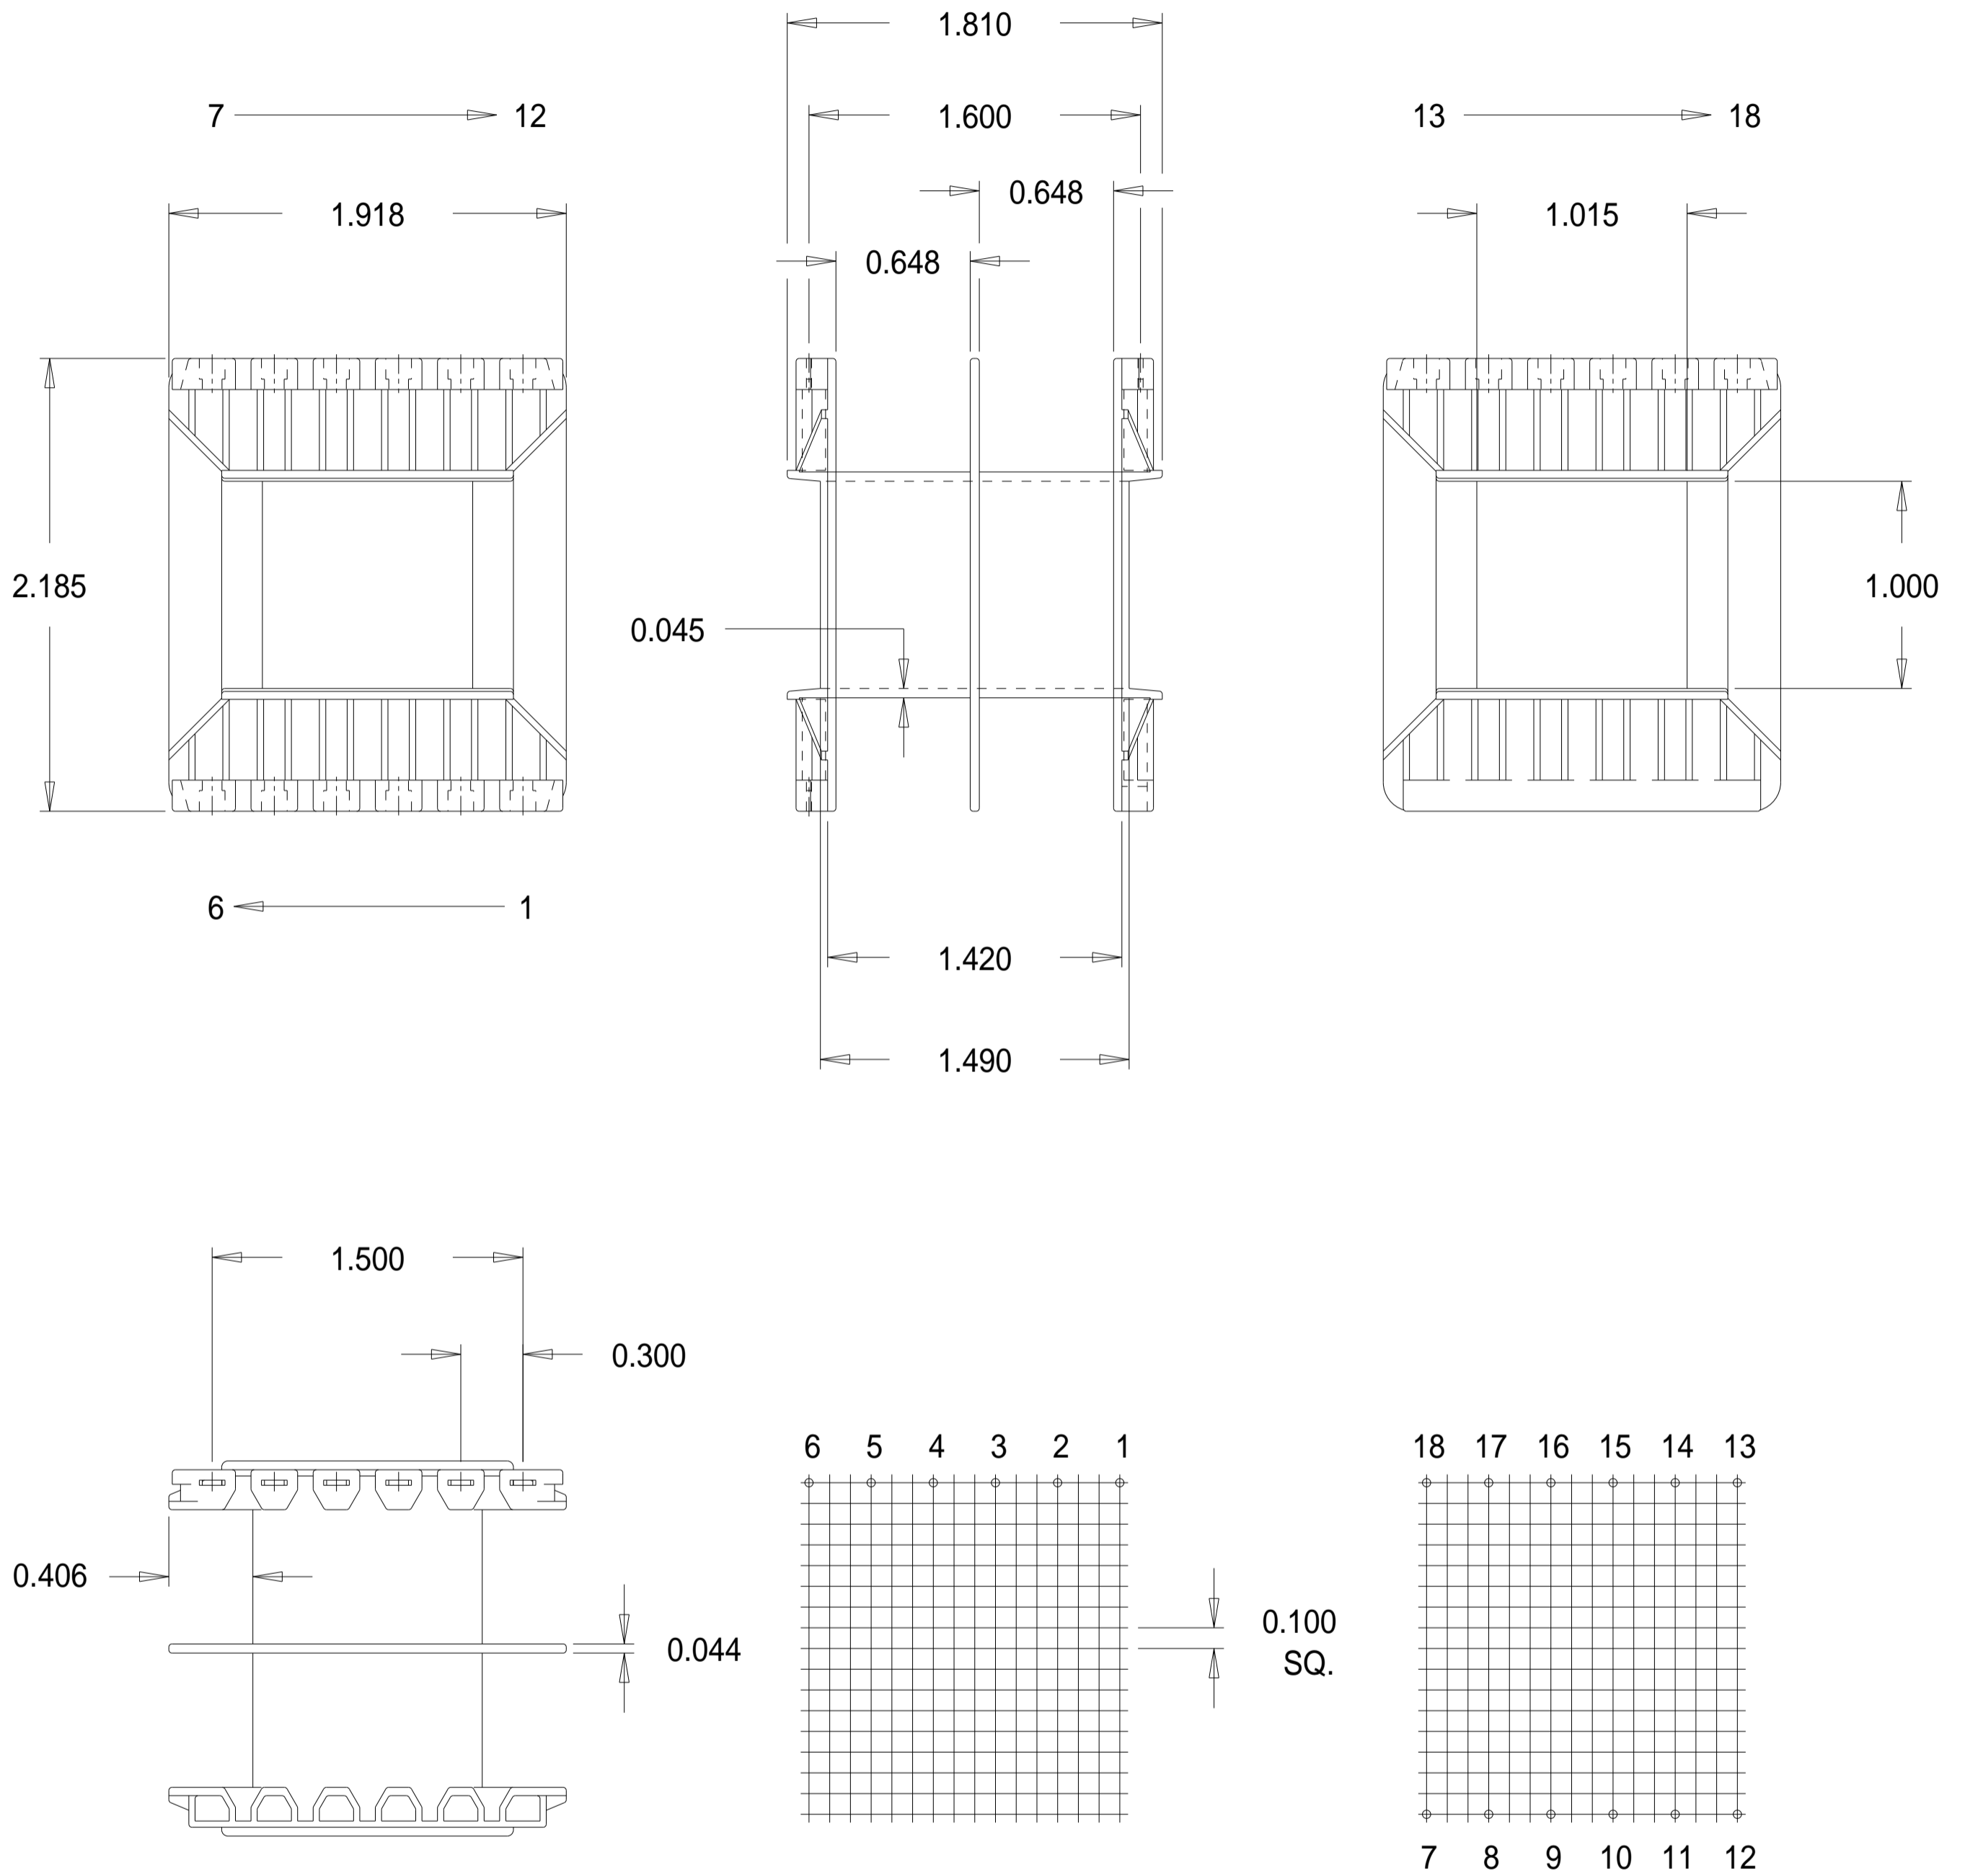

# Part No. A29102

## 29 x 1 Double Section 'A' Range Bobbin

Dimensions in inches.